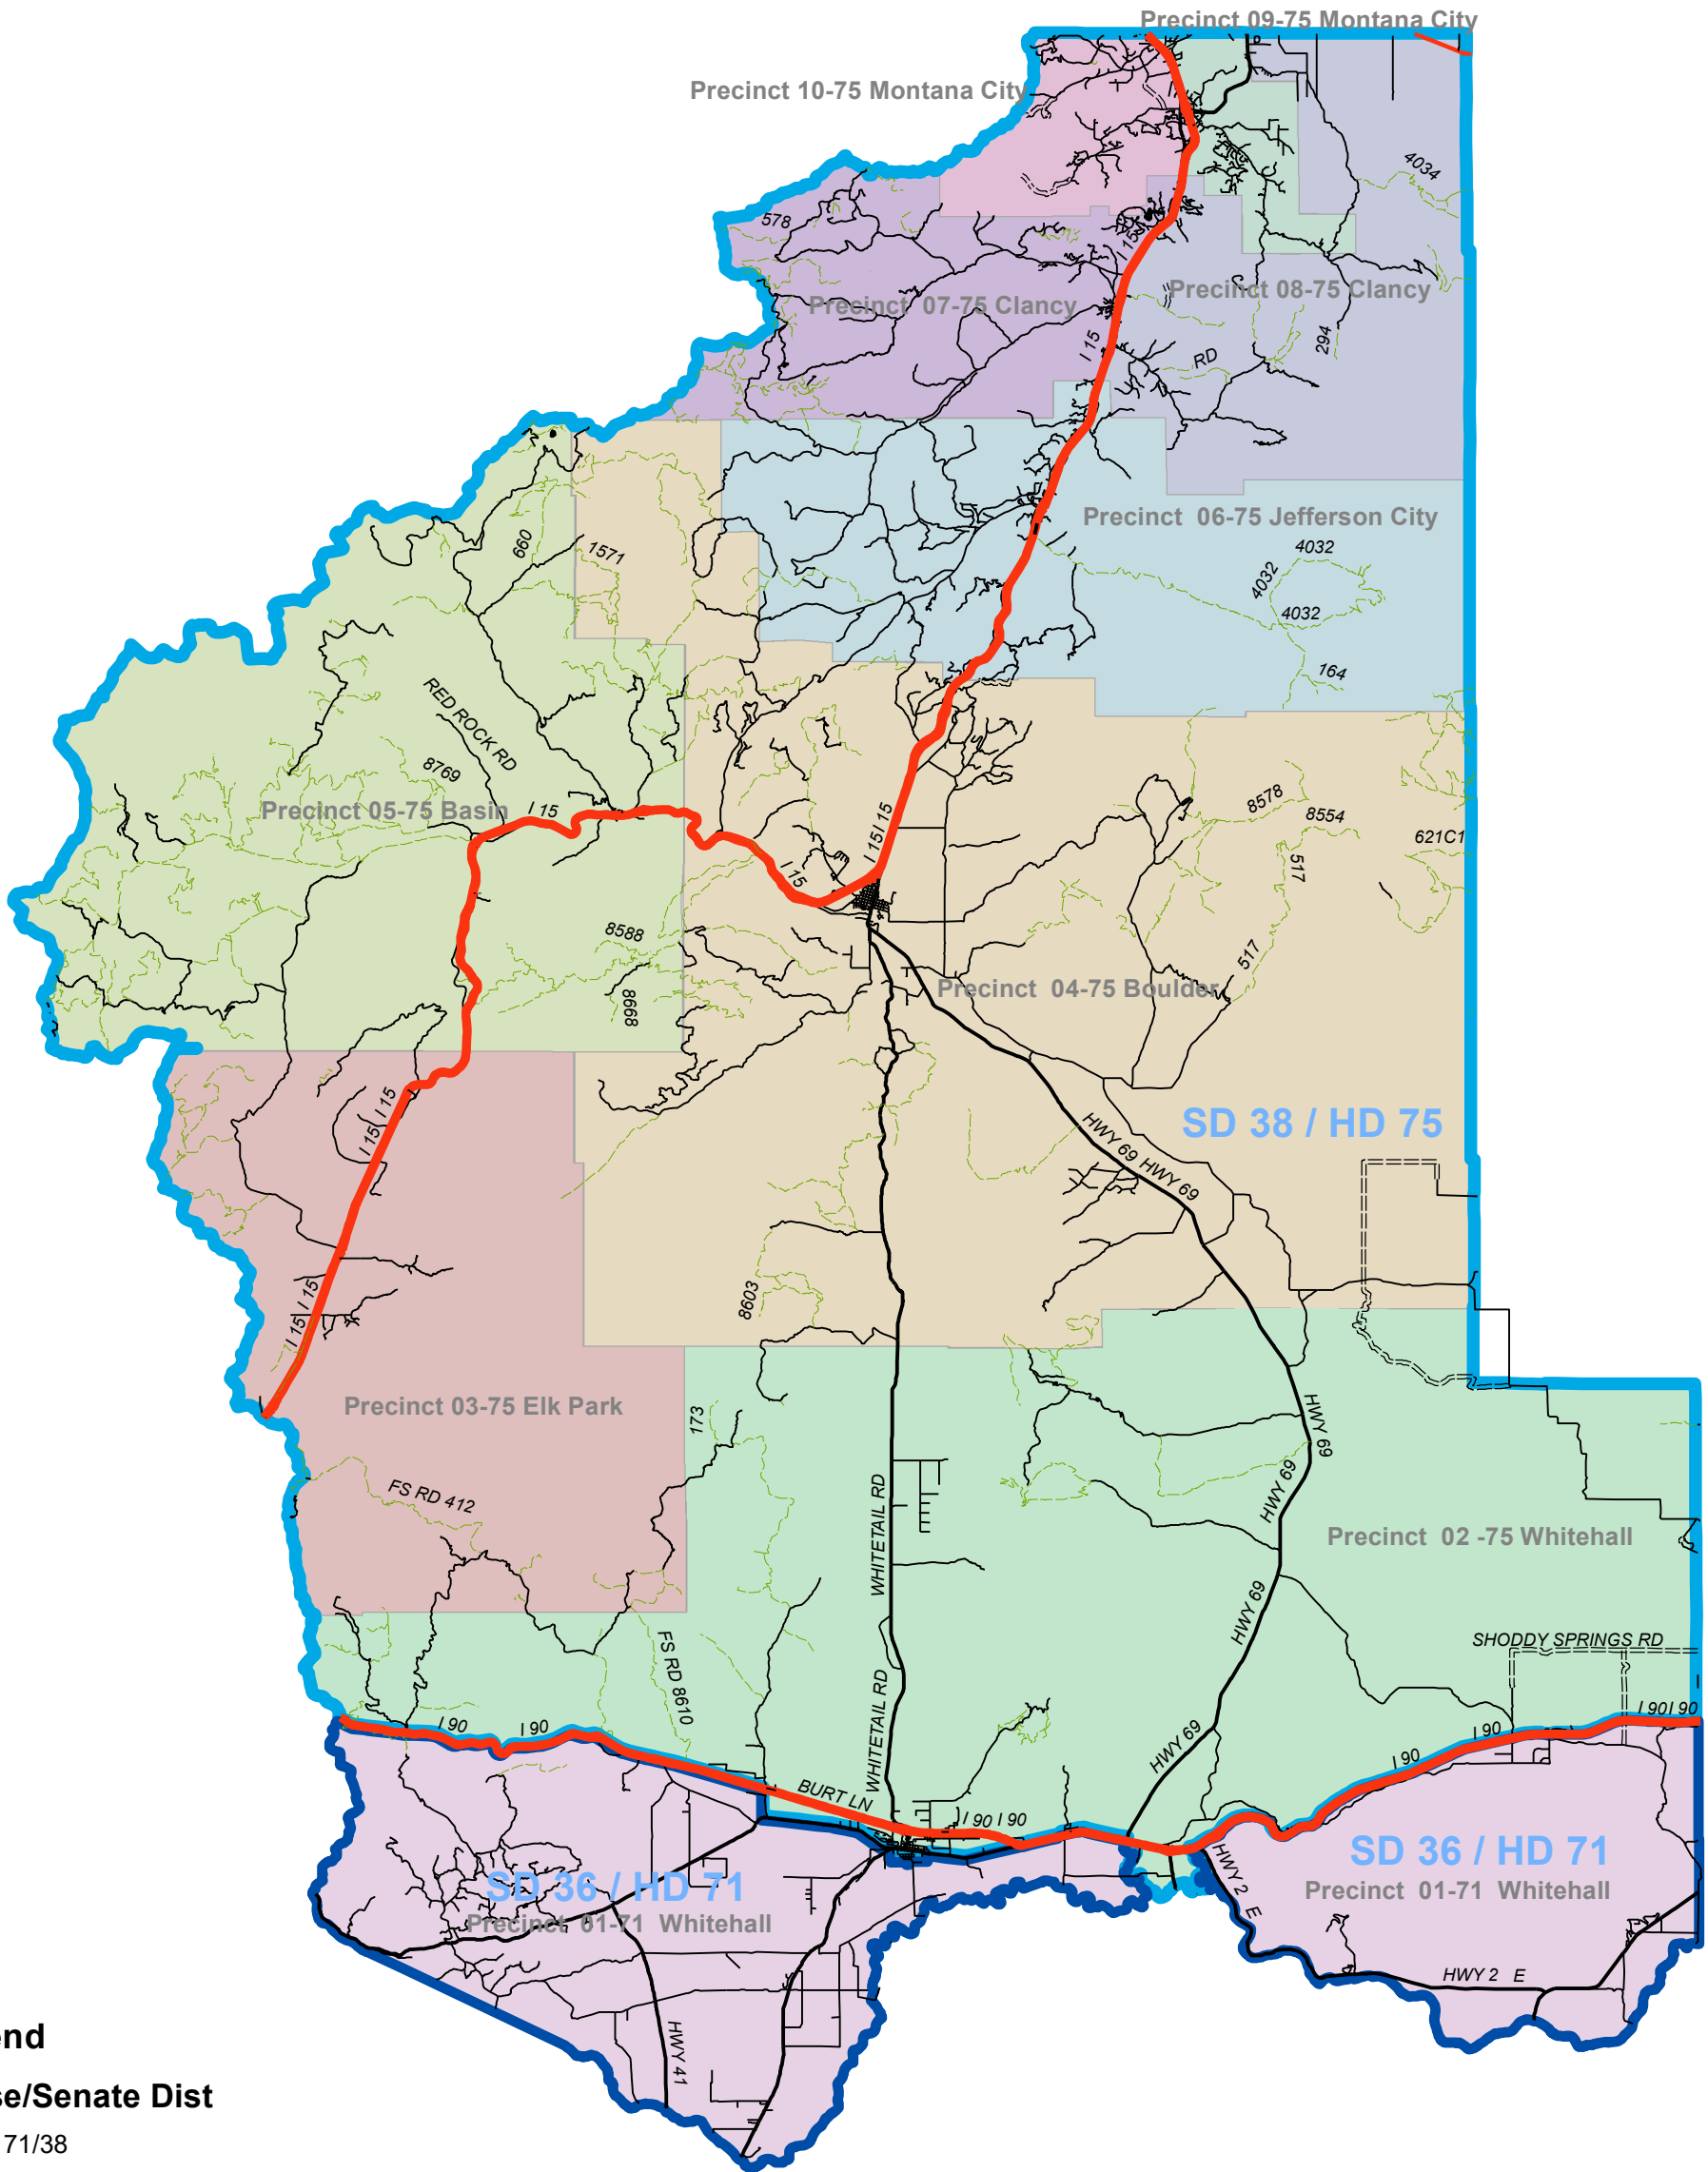

Voting Precincts, House & Senate Districts Jefferson County MT 2014

Legend

House/Senate Dist

- 71/38
- 75/36

Precincts

NAME

- Precinct 01-71 Whitehall
- Precinct 02-75 Whitehall
- Precinct 04-75 Boulder
- Precinct 06-75 Jefferson City
- Precinct 07-75 Clancy
- Precinct 03-75 Elk Park
- Precinct 05-75 Basin
- Precinct 08-75 Clancy
- Precinct 09-75 Montana City
- Precinct 10-75 Montana City

User responsible for interpretation and use of data. This map does not constitute an official record and is for information purposes only. Data may be incomplete or inaccurate.