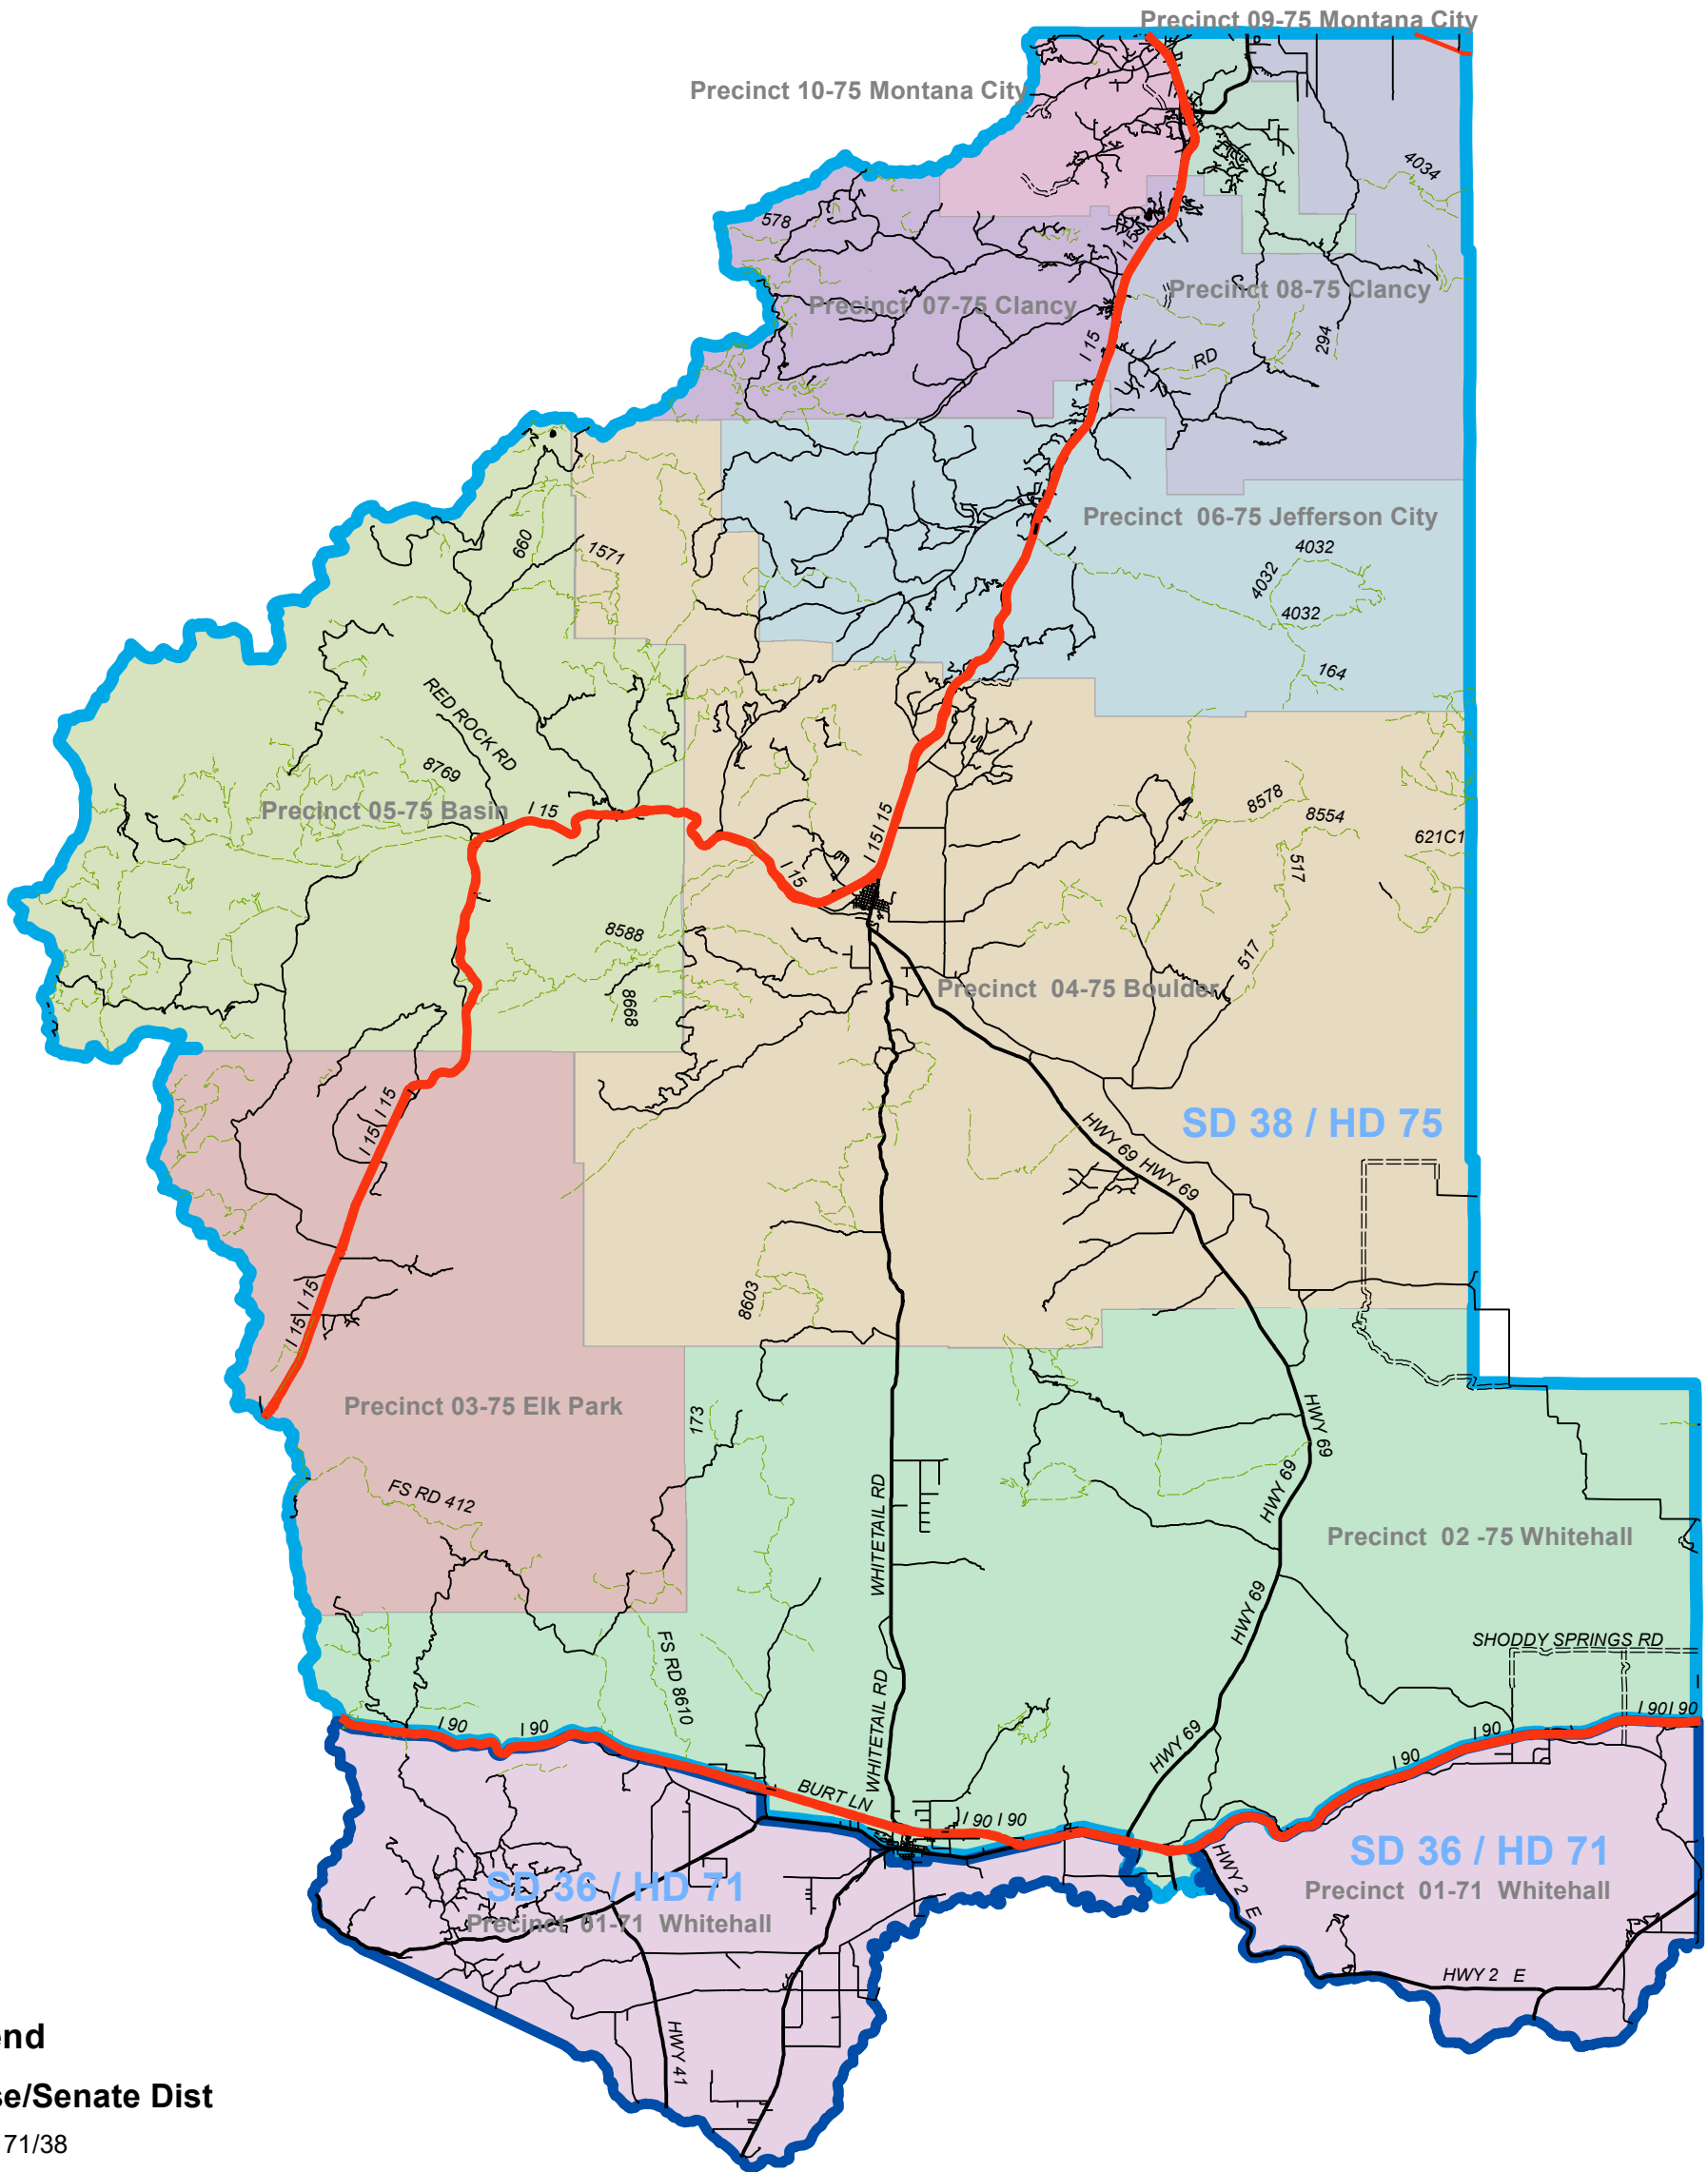

## Legend

### House/Senate Dist

- 71/38
- 75/36

### Precincts

#### NAME

- Precinct 01-71 Whitehall
- Precinct 02-75 Whitehall
- Precinct 04-75 Boulder
- Precinct 06-75 Jefferson City
- Precinct 07-75 Clancy
- Precinct 03-75 Elk Park
- Precinct 05-75 Basin
- Precinct 08-75 Clancy
- Precinct 09-75 Montana City
- Precinct 10-75 Montana City